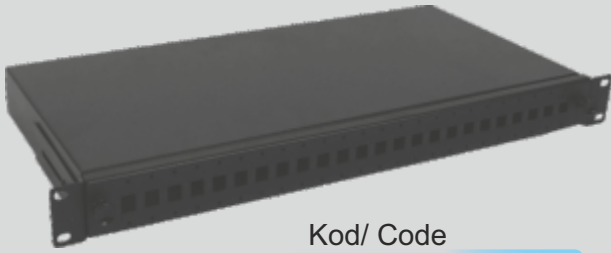

Kod/ Code
NF191U24LCDX 19"