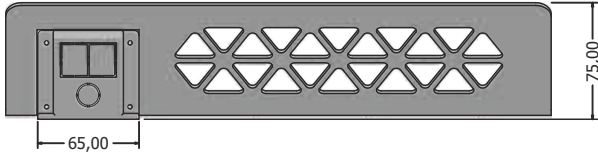

Renk / Color

- Ortak kullanım alanlarında farklı çözüm sunar.
- Dergi, kitap, broşür tutucu olarak kullanılabilir.
- Telefonların şarj süreci boyunca, sorunsuz bir şekilde telefonu şarjda bırakabilme.
- 2 adet şebeke prizi, bir adet çiftli usb şarj modülü olmak üzere toplamda 5 modüllük bir üründür.
- Alüminyum priz kasası, döküm metal kasaya montajlı haldedir.
- Şık basket dizaynı ile kullanılan ortama estetik katar.

Yonca
Modül Kasa

Kod / Code: BY-05

- Provides different solutions in shared usage areas.
- Can be used as a magazine, book, and brochure holder.
- The ability to leave the phone charging smoothly during the charging process.
- A total of 5 modules, including 2 electrical outlets and 1 dual USB charging module.
- The aluminum socket casing is mounted on a cast metal chassis.
- Adds aesthetics to the environment with a stylish basket design when used.