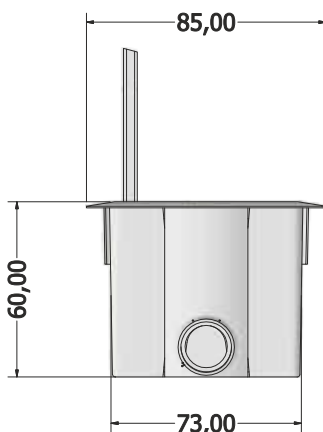

- Floor/Desk Mountable Plastic Socket Box is a versatile plastic socket box that can be used in two ways. It can be utilized as a floor box for ground installation or as a socket box for office tables. The box features a convenient slide cover for easy access.
- Features/Specifications: Dual Usability: This socket box can be used as a floor box or mounted on office tables, offering flexibility in installation options.
- Slide Cover: The box is equipped with a slide cover that can be easily opened or closed, providing quick access to the sockets.
- Made from Plastic: The socket box is constructed from durable ABS plastic material.

- Multiple Usage Locations: It can be used in various locations, such as meeting tables or on the floor, allowing for flexible installation options.
- Spacious Cable Installation: The interior of the socket box provides ample space for the installation of cables.
- Durable Design: The box is designed to withstand weight and can be stepped on without being damaged.
- Dimensions: The Floor Box is a standard 6-module product. The box is designed in a modular manner, allowing for connection with other units. By connecting multiple units together, you can expand the capacity. For example, connecting two units will result in a 12-module capacity, and adding one ore unit will increase it to 18 modules.

Renk / Color

- Material: The socket box is made from ABS plastic, ensuring durability and longevity.
- Color Options: The Floor Box is available in Black, Grey, White, and Anthracite color options, providing choices to match various environments. Additional
- Information (if any): Include any additional relevant details about certifications, warranties, special features, or any other noteworthy information about the Floor Box.