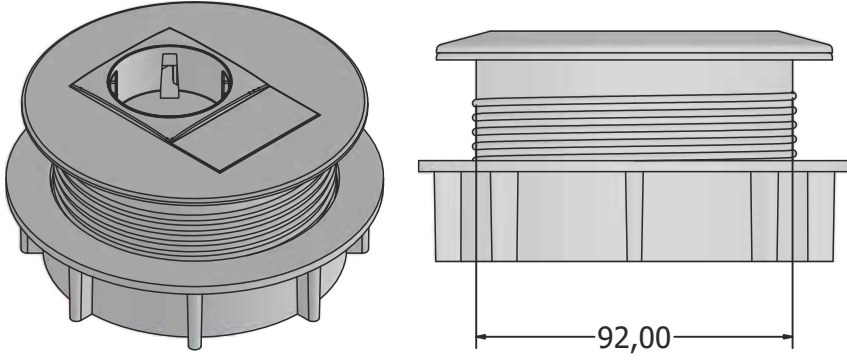

Yuvarlak 3 Modül Masa Modülü

Circle 3 Modules
Kod / Code: BYMG-3

Renk / Color

Yuvarlak 3 modül , özellikle mobilyalar için montaj edilebilir bir tasarıma sahiptir. Masa, sehpa veya diğer mobilya parçalarına kolayca takılabilir. Montajı kolaydır. Kullanıcı dostu tasarımı sayesinde istediğiniz mobilya parçasına kolayca monte edebilir ve hemen kullanmaya başlayabilirsiniz. Yuvarlak 3 modül, elektrik ihtiyaçlarınız için pratik ve kullanışlı bir çözümdür. Kompakt boyutludur. Ana priz ile 45x22,5 aksesuarlar ile konfigürasyon yapılabilir. Kolay kurulum ve kullanımı sayesinde dağınıklıktan arınmış ve düzenli bir ortamın keyfini çıkarabilirsiniz. Mobilyalarınızı Yuvarlak 3 modül ile geliştirerek sorunsuz ve işlevsel bir güç çözümü elde edin.

Circle 3 module is a practical and convenient solution for your electrical needs. With a diameter gauge of 12 cm, the Circle is designed to be compact and space-saving. Its compact size, combined with the main plug and other 45x22,5 accessories. With its easy installation and usage, you can enjoy a clutter-free and organized environment. Upgrade your furniture with the Circle 3 module for a seamless and functional power solution.

12 cm çapındaki bu kablosuz şarj modülü, monte edilmesi kolay olmasının yanı sıra kullanımı da son derece basittir. Plastik malzemeden üretilmiştir. Masa, sehpa ve benzeri alanlarda pratiklik sağlar. Cihazınızı ürünün üzerine yerleştirerek kolayca şarj edebilirsiniz.