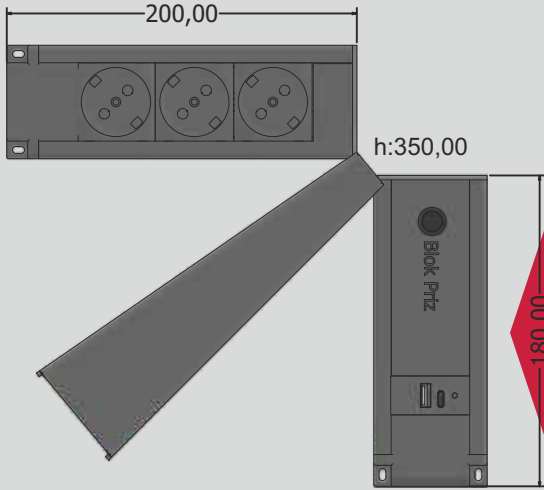

• Lamp Office Socket Box is a versatile socket box designed for office tables, meeting tables, and desktops. It features three main plugs, an on/off button, and USB and Type-C sockets. This product enables you to conveniently charge your phone, laptop, and other devices simultaneously. Additionally, it includes a built-in lamp, providing illumination for working at night or in low-light conditions.

The socket box is made from high-quality aluminum material, ensuring durability and a sleek appearance.

- Three Main Plugs: The product is equipped with three main plugs, allowing you to connect multiple devices and power them simultaneously.
- USB and Type-C Sockets: The socket box also includes USB and Type-C sockets, providing convenient charging options for compatible devices.
- On/Off Button: The on/off button allows you to control the light.