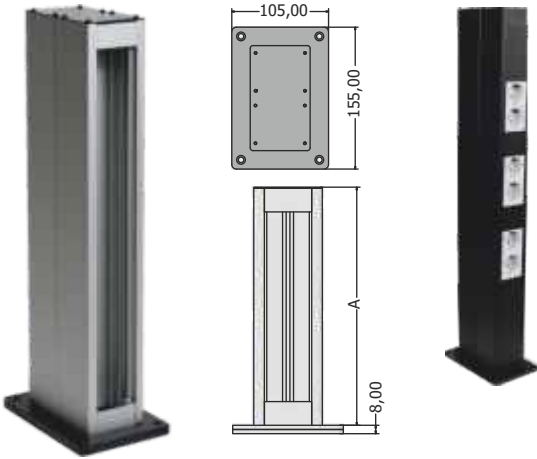

İKİLİ

Renk / Color ■ ■