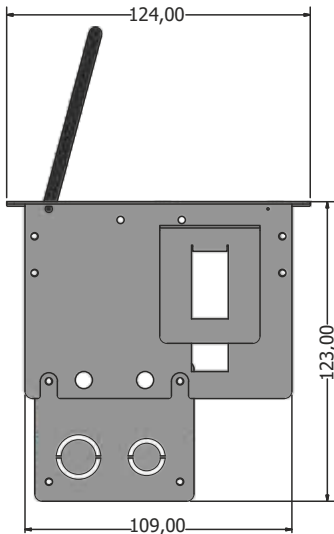

Özellikler / Features