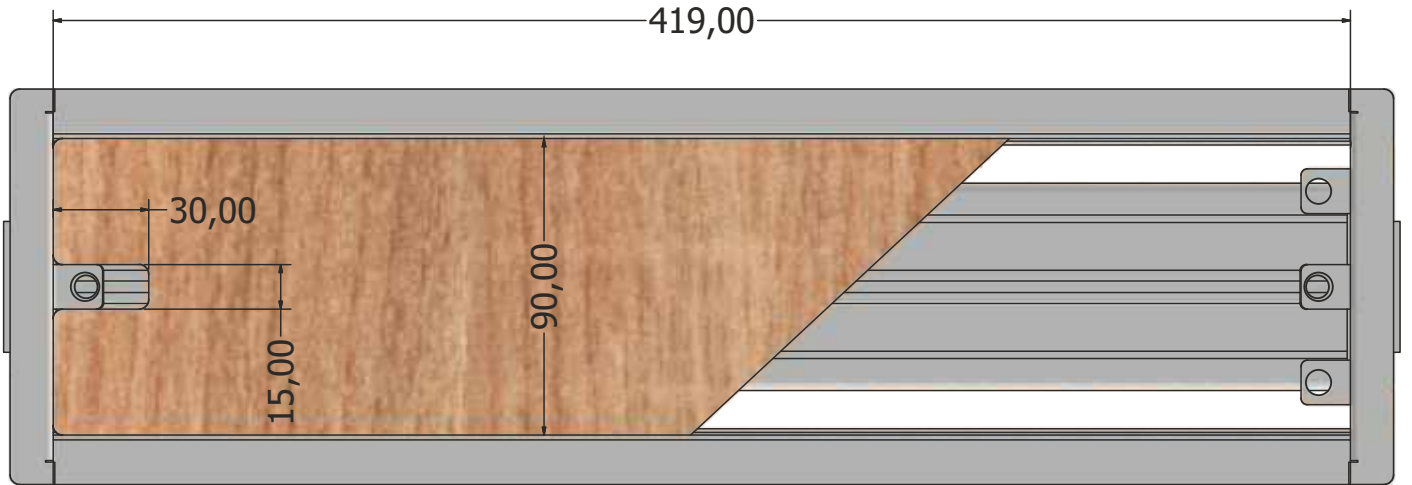

Masa Ahşap Kapak, estetik ve işlevselliği bir araya getiren benzersiz bir üründür. Alüminyum ve tahta malzemelerin birleşimiyle oluşmaktadır. Bu özel kapak, masanın kesilmesiyle şekillendirilir ve kesilen mobilya parçası kapağa monte edilir. Masanın görsel bütünlüğünü sağlar. Doğal ahşap dokusu ve alüminyumun dayanıklılığı, ürünün hem estetik açıdan çekici hem de uzun ömürlü olmasını sağlar. Masa Ahşap Kapak, modern ve şık bir görünüm sunarak herhangi bir masa tasarımına zarif bir dokunuş katar.

The Table Wood Cover is a unique product that combines aesthetics and functionality. It include of aluminum and wood materials. This special cover is shaped by cutting the table and, when mounted, it preserves the visual integrity of the table. The natural wood texture and the durability of aluminum ensure that the product is both visually appealing and long-lasting. The Table Wood Cover adds an elegant touch to any table design, offering a modern and stylish look.