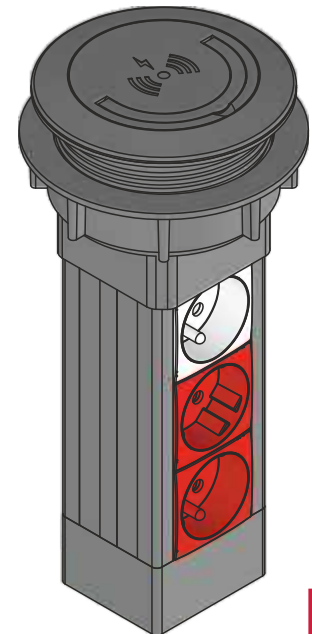

Markanızı veya müşterilerinizin logosunu lazer ile ürünlerimizin üzerine uygulayabiliyoruz.

Features

- Thanks to the concealed hook on the product, it can be pulled to make it suitable for use on a table.
- It has 6-8-10 module socket bodies.
- It is coated with an anodized finish on an aluminum profile.
- It features wireless fast charging capability through a 12 cm diameter lid.
- It is available in 2 different colors: gray and black.
- It is easy and practical to install and use.
- It offers high performance, comfortable use, and aesthetic design.
- We can imprint your brand and your customers' logos using laser marking.
- With its sturdy aluminum body and base, it provides a wide range of applications.

Kod / Code	Modül / Modules	A (mm)	B (mm)	Renk / Color
BYM-06S	6 Modül	280,00	92,00	■ ■
BYM-08S	8 Modül	325,50	92,00	■ ■
BYM-10S	10 Modül	370,50	92,00	■ ■
BYM-06G	6 Modül	280,00	92,00	■ ■
BYM-08G	8 Modül	325,50	92,00	■ ■
BYM-10G	10 Modül	370,50	92,00	■ ■