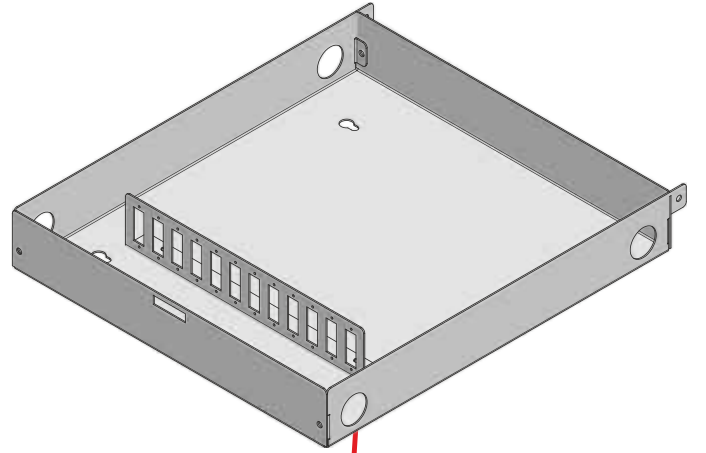

Kod / Code: NFDV12SCDX

Kod / Code: NFDV6SCDX

Duvar Tipi Patch Panellerimiz, duvarlarda kolayca monte edilebilen ağ bağlantıları için ideal çözümlerdir. 6 portlu ve 12 portlu seçeneklerin yanı sıra, dayanıklı metal malzemedен üretilen bu paneller, güvenilir performans ve uzun ömür sağlar. Duvar Tipi Patch Panellerimiz, ağ bağlantılarınızı kolay ve etkili bir şekilde yönetmek için mükemmel bir seçimidir.

Wall Type Patch Panels, perfect for wall-mounted network connectivity. We offer a 6-port and 12-port option, both made from durable metal for reliable performance. These panels provide a space-saving solution for network connections on walls. Choose the suitable port variant to enhance your network setup.