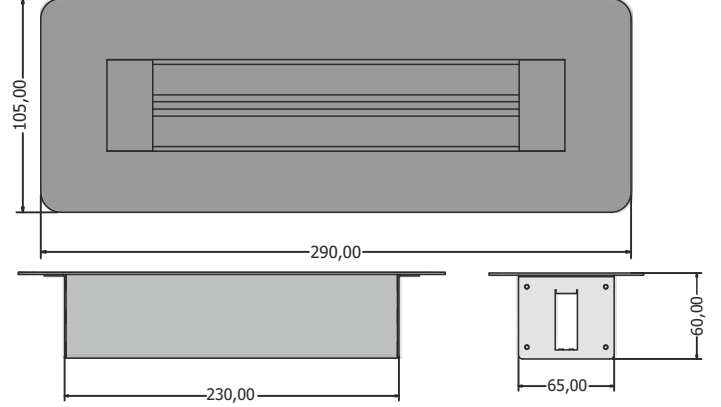

Venüs

4/8 Modül

Kod / Code: BVM-04

Kod / Code: BVM-08

- 4 modül priz gövdesi ile masa üzerinde direkt kullanıma elverişlidir.
- Alüminyum profil kasa ve demir sac yüzey.
- Yüzeye sıfır montajı yapılmaktadır
- İsteğe bağlı özel renkte üretim (Adet Bazlı)
- Alüminyum gövdede kaliteli eloksallı kaplama