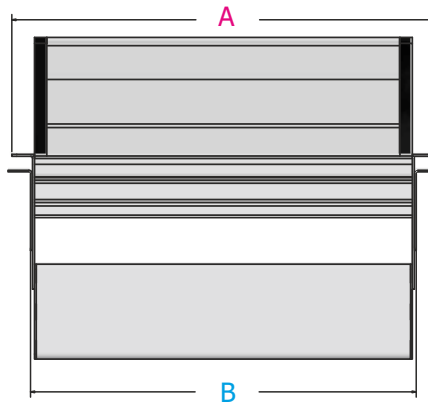

Estetik, düzenleyici ve şık bir tasarıma sahip olan toplantı masası otomasyonu, geniş toplantı masaları ve benzeri ofis ortamlarında sade bir çözüm ortamı sunar. Çift taraflı kullanıma uygundur. Dağınıklığı ortadan kaldırır. Özel Alüminyum gövde ve kapak ile uzun kullanım ömrü sunar. Çizilmelere ve darbelere karşı dayanıklılığı artırmak için eloksal kaplama yöntemi uygulanır. Geniş kablo geçiş mesafesi sayesinde montajı kolaydır.

The meeting table automation with an aesthetic, organized, and stylish design provides a simple solution environment in spacious meeting tables and similar office settings. It eliminates clutter, offering an uncluttered workspace. It provides a long lifespan with its special aluminum body and cover. To enhance durability against scratches and impacts, it is painted using the anodizing coating method. Easy assembly is facilitated by its wide cable passage distance.