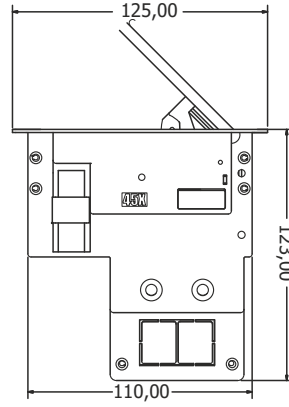

- Push-Open Desk Flush Mount is a socket box designed for office tables, meeting tables, and desktops. When mounted onto the table, it allows you to conveniently access power outlets directly from your workspace. The product features a spacious cable installation, allowing for organized cable management. It also includes hidden adaptors, providing a clean and clutter-free appearance. Additionally, the socket box is designed with built-in cable holders to keep the cables securely in place while using the plugs. The socket box is made from high-quality aluminum material, ensuring durability and a sleek appearance.

- Push-Open Cover: The cover of the socket box is designed with a push-open mechanism. Simply push the cover, and it will automatically open, providing easy access to the sockets.

The product includes built-in brushes for holding to keep the cables neatly organized and held in place during use. The Push-Open Cover is available in standard 5-module, 8-module, 12-module, and 16-module configurations.

- The socket box is made from aluminum with an eloxal cover, providing both durability and an attractive finish. Color Options: The Push-Open Cover is available in Black and Grey color options, allowing you to choose the one that best suits your environment.

Kod / Code	Modül / Modules	A (mm)	B (mm)	Renk / Color
BKBA-2505	5 Modül	191	174	■ ■
BKBA-2508	8 Modül	258	239	■ ■
BKBA-2512	12 Modül	347	330	■ ■
BKBA-2516	16 Modül	438	419	■ ■