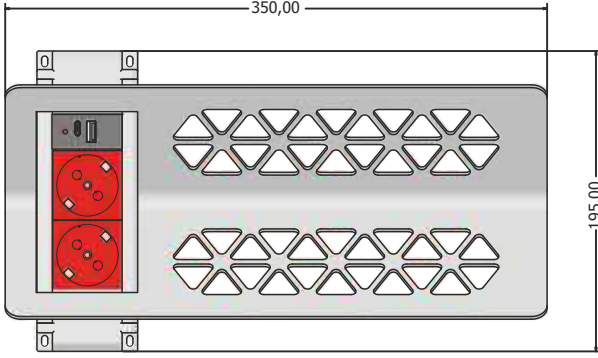

Renk / Color

- Ortak kullanım alanlarında farklı çözüm sunar.
- Dergi, kitap, broşür tutucu olarak kullanılabilir.
- Telefonların şarj süreci boyunca, sorunsuz bir şekilde telefonu şarjda bırakabilme.
- 2 adet şebeke prizi, bir adet çiftli usb şarj modülü olmak üzere toplamda 5 modüllük bir üründür.
- Alüminyum priz kasası, döküm metal kasaya montajlı haldedir.
- Şık basket dizaynı ile kullanılan ortama estetik katar.

Yonca
Modül Kasa

Kod / Code: BY-05

- Provides different solutions in shared usage areas.
- Can be used as a magazine, book, and brochure holder.
- The ability to leave the phone charging smoothly during the charging process.
- A total of 5 modules, including 2 electrical outlets and 1 dual USB charging module.
- The aluminum socket casing is mounted on a cast metal chassis.
- Adds aesthetics to the environment with a stylish basket design when used.