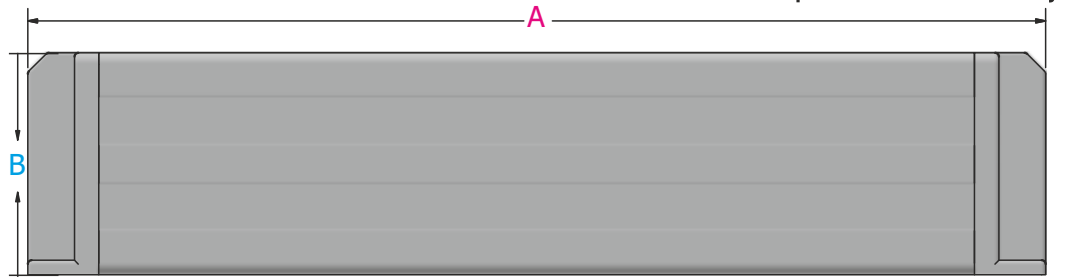

Kod / Code	Modül / Modules	A (mm)	B (mm)	Renk / Color
BT-4504	4 Modül	170	65,00	■ ■ ■ ■
BT-4506	6 Modül	215	65,00	■ ■ ■ ■
BT-4508	8 Modül	260	65,00	■ ■ ■ ■
BT-4510	10 Modül	305	65,00	■ ■ ■ ■
BT-4512	12 Modül	350	65,00	■ ■ ■ ■
BT-4514	14 Modül	395	65,00	■ ■ ■ ■
BT-4516	16 Modül	440	65,00	■ ■ ■ ■
BT-4518	18 Modül	485	65,00	■ ■ ■ ■
BT-4520	20 Modül	530	65,00	■ ■ ■ ■
BT-4522	22 Modül	575	65,00	■ ■ ■ ■
BT-4524	24 Modül	620	65,00	■ ■ ■ ■
BT-4526	26 Modül	665	65,00	■ ■ ■ ■
BT-4528	28 Modül	710	65,00	■ ■ ■ ■