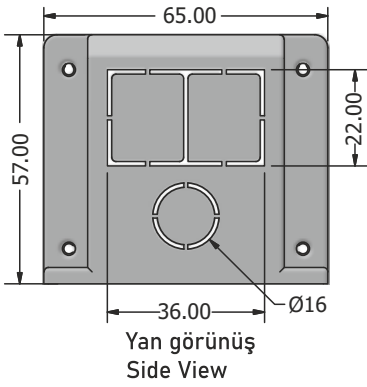

Kod / Code	Modül / Modules	A (mm)	B (mm)	Renk / Color
BT-4504	4 Modül	170	65,00	■ ■ ■ ■
BT-4506	6 Modül	215	65,00	■ ■ ■ ■
BT-4508	8 Modül	260	65,00	■ ■ ■ ■
BT-4510	10 Modül	305	65,00	■ ■ ■ ■
BT-4512	12 Modül	350	65,00	■ ■ ■ ■
BT-4514	14 Modül	395	65,00	■ ■ ■ ■
BT-4516	16 Modül	440	65,00	■ ■ ■ ■
BT-4518	18 Modül	485	65,00	■ ■ ■ ■
BT-4520	20 Modül	530	65,00	■ ■ ■ ■
BT-4522	22 Modül	575	65,00	■ ■ ■ ■
BT-4524	24 Modül	620	65,00	■ ■ ■ ■
BT-4526	26 Modül	665	65,00	■ ■ ■ ■
BT-4528	28 Modül	710	65,00	■ ■ ■ ■