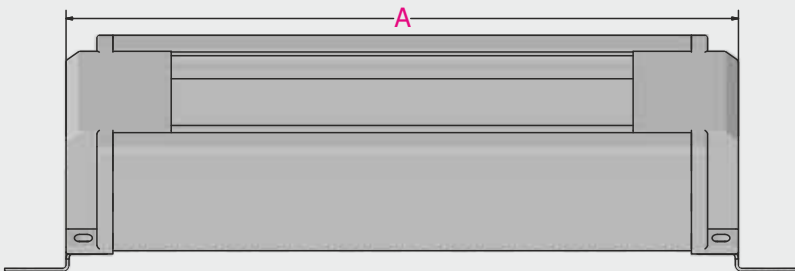

Kod / Code	Modül / Modules	A (mm)	B (mm)	Renk / Color
BA-5504	4 Modül	185,00	95,00	■ ■
BA-5506	6 Modül	230,00	95,00	■ ■
BA-5508	8 Modül	275,00	95,00	■ ■
BA-5510	10 Modül	320,00	95,00	■ ■
BA-5512	12 Modül	365,00	95,00	■ ■
BA-5514	14 Modül	410,00	95,00	■ ■
BA-5516	16 Modül	455,00	95,00	■ ■
BA-5518	18 Modül	500,00	95,00	■ ■
BA-5520	20 Modül	545,00	95,00	■ ■
BA-5522	22 Modül	590,00	95,00	■ ■
BA-5524	24 Modül	635,00	95,00	■ ■
BA-5526	26 Modül	680,00	95,00	■ ■
BA-5528	28 Modül	725,00	95,00	■ ■

Özel ölçüler için arayınız. / Contact us for customization.