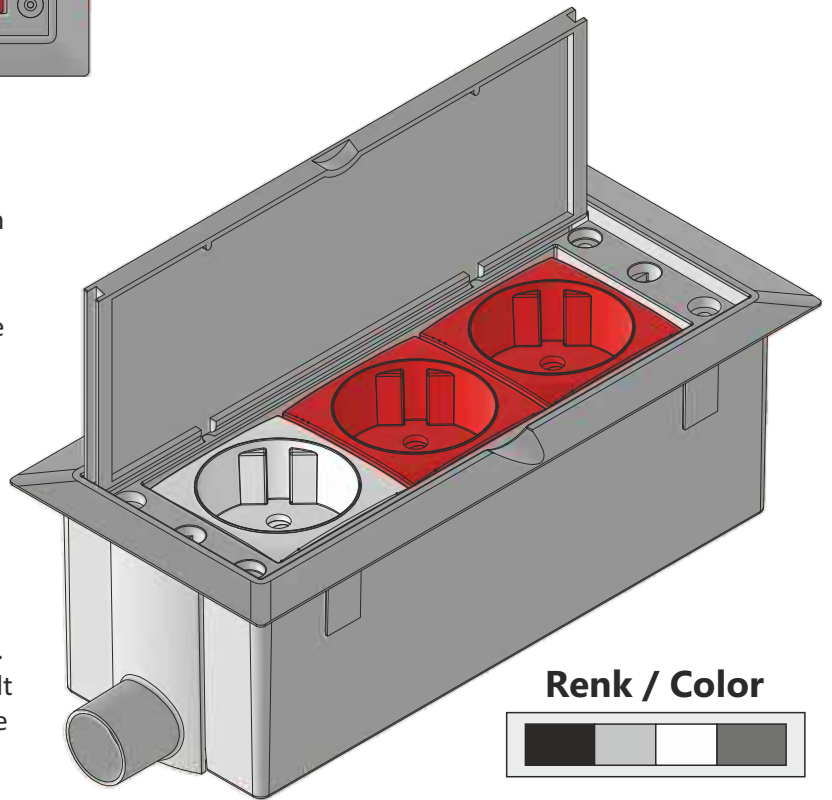

- Floor/Desk Mountable Plastic Socket Box is a versatile plastic socket box that can be used in two ways. It can be utilized as a floor box for ground installation or as a socket box for office tables. The box features a convenient slide cover for easy access.
- Features/Specifications: Dual Usability: This socket box can be used as a floor box or mounted on office tables, offering flexibility in installation options.
- Slide Cover: The box is equipped with a slide cover that can be easily opened or closed, providing quick access to the sockets.
- Made from Plastic: The socket box is constructed from durable ABS plastic material.

- Multiple Usage Locations: It can be used in various locations, such as meeting tables or on the floor, allowing for flexible installation options.
- Spacious Cable Installation: The interior of the socket box provides ample space for the installation of cables.
- Durable Design: The box is designed to withstand weight and can be stepped on without being damaged.
- Dimensions: The Floor Box is a standard 6-module product. The box is designed in a modular manner, allowing for connection with other units. By connecting multiple units together, you can expand the capacity. For example, connecting two units will result in a 12-module capacity, and adding one ore unit will increase it to 18 modules.

Renk / Color

- Material: The socket box is made from ABS plastic, ensuring durability and longevity.
- Color Options: The Floor Box is available in Black, Grey, White, and Anthracite color options, providing choices to match various environments. Additional
- Information (if any): Include any additional relevant details about certifications, warranties, special features, or any other noteworthy information about the Floor Box.