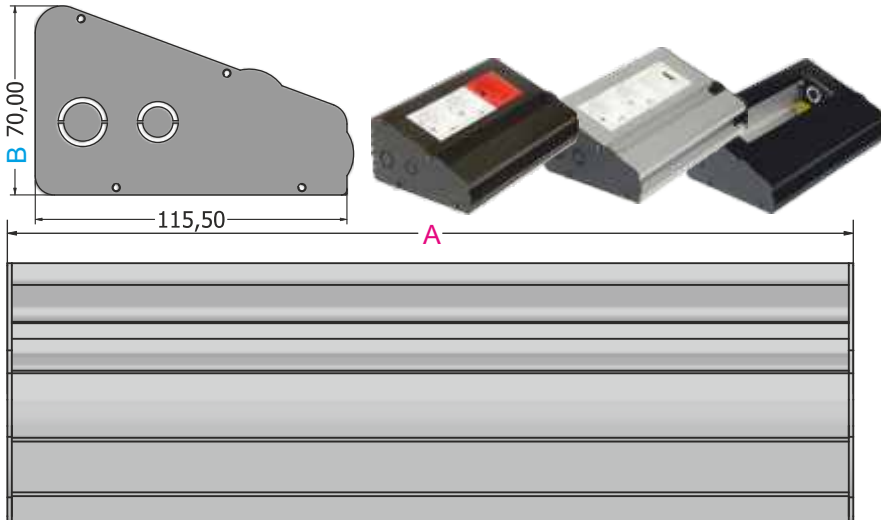

- Özel Açılı Bürotik Blok, alüminyum priz kutusunun özel bir açılı modelidir. Çeşitli ortamlarda kullanım için tasarlanmıştır.
- Duvara monte edildiğinde, üründeki deliklere LED ışıklar yerleştirilebilir.
- Masa üzerinde telefon tutucu olarak kullanılabilir. Priz kutusu, istenen boyutlarda üretilebilir ve özelleştirilebilir.
- Elektrik güvenliği için topraklama özelliği bulunur ve geniş kablo kurulumu için yeterli alan sunar.
- Açılı Tasarım: Priz kutusu açılı tasarıma sahiptir, estetik cazibesi ve işlevsel esnekliği sayesinde şık bir kullanım sunar.
- LED Işık Montaj Delikleri: Üründe iki adet delik bulunur, özelleştirilmiş aydınlatma çözümleri için LED ışıklar monte edilebilir.
- Telefon Tutucu İşlevi: Masa üzerine yerleştirildiğinde, priz kutusu pratik bir telefon tutucusu olarak kullanılabilir, cihazınızı kolaylıkla erişilebilir tutar.
- Özelleştirilebilir Boyutlar: Priz kutusu 4 modülden başlayarak 28 modüle kadar çeşitli boyutlarda üretilebilir.
- Topraklama: Priz kutusu, elektrik güvenliği için topraklama özelliği ile donatılmıştır.
- Geniş Kablo Kurulumu İmkânı: Priz kutusunun iç kısmı, kabloların rahatça kurulabilmesi ve geniş alan sağlaması için dizayn edilmiştir.
- Standart üretimin ötesinde özel siparişler için özel boyutlar da sağlanabilir.
- Priz kutusu yüksek kaliteli alüminyum gövdeye sahiptir.
- Dayanıklılık ve modern bir görünüm için eloksallı kaplama uygulanmıştır.

Özel ölçüler için arayınız. / Contact us for customization.