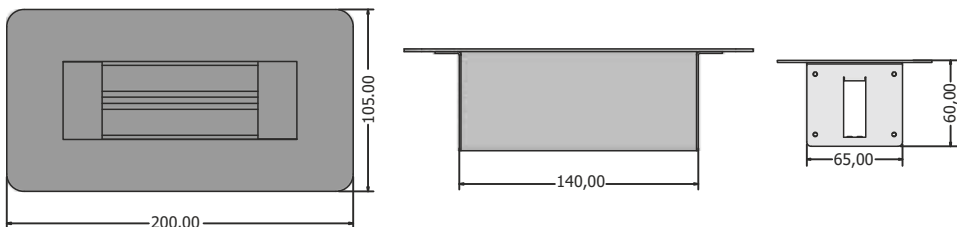

Venüs is an ideal desktop solution for both office and home use. Made from iron and aluminum, it ensures durability and longevity. Venüs offers flexibility between 4-8 modules. Its surface provides an impressive look, while its cool design captures attention. User-friendly, Venüs adds an elegant touch to any workspace or living area.