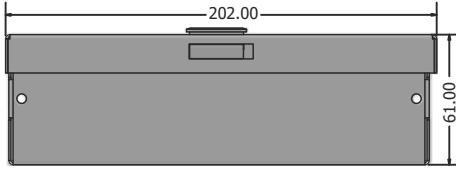

Kod / Code: NFDV12SCDX

Kod / Code: NFDV6SCDX

Duvar Tipi Patch Panellerimiz, duvarlarda kolayca monte edilebilen ağ bağlantıları için ideal çözümlerdir. 6 portlu ve 12 portlu seçeneklerin yanı sıra, dayanıklı metal malzemedен üretilen bu paneller, güvenilir performans ve uzun ömür sağlar. Duvar Tipi Patch Panellerimiz, ağ bağlantılarınızı kolay ve etkili bir şekilde yönetmek için mükemmel bir seçimidir.

Wall Type Patch Panels, perfect for wall-mounted network connectivity. We offer a 6-port and 12-port option, both made from durable metal for reliable performance. These panels provide a space-saving solution for network connections on walls. Choose the suitable port variant to enhance your network setup.