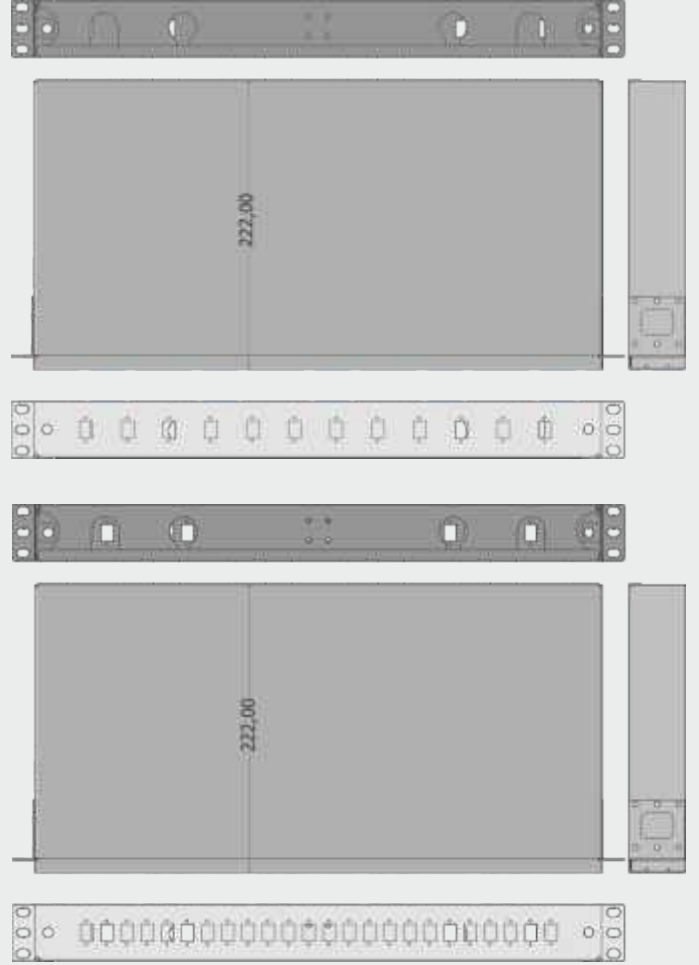

12 Port LC Tipi Fiber Optik Panel

Kod/ Code
NF191U12LCDX 19"

24 Port LC Tipi Fiber Optik Panel

Kod/ Code
NF191U24LCDX 19"

**19" 1U Paneller**

12 Port LC DX Fiber Optik Patch Panel
24 Port LC DX Fiber Optik Patch Panel