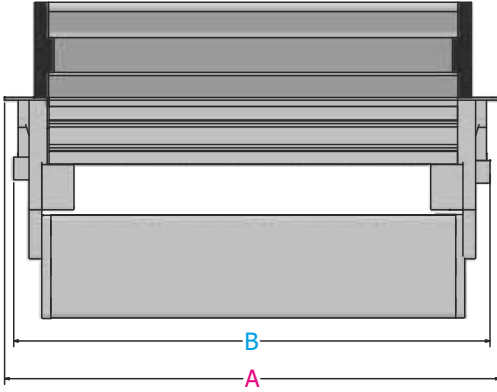

- Push-Open Desk Flush Mount is a socket box designed for office tables, meeting tables, and desktops. When mounted onto the table, it allows you to conveniently access power outlets directly from your workspace. The product features a spacious cable installation, allowing for organized cable management. It also includes hidden adaptors, providing a clean and clutter-free appearance. Additionally, the socket box is designed with built-in cable holders to keep the cables securely in place while using the plugs. The socket box is made from high-quality aluminum material, ensuring durability and a sleek appearance.

- Push-Open Cover: The cover of the socket box is designed with a push-open mechanism. Simply push the cover, and it will automatically open, providing easy access to the sockets.

The product includes built-in brushes for holding to keep the cables neatly organized and held in place during use. The Push-Open Cover is available in standard 5-module, 8-module, 12-module, and 16-module configurations.

- The socket box is made from aluminum with an eloxal cover, providing both durability and an attractive finish. Color Options: The Push-Open Cover is available in Black and Grey color options, allowing you to choose the one that best suits your environment.

Kod / Code	Modül / Modules	A (mm)	B (mm)	Renk / Color
BKBA-2505	5 Modül	191	174	■ ■
BKBA-2508	8 Modül	258	239	■ ■
BKBA-2512	12 Modül	347	330	■ ■
BKBA-2516	16 Modül	438	419	■ ■