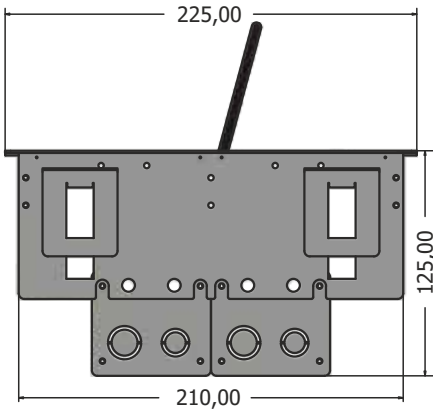

Estetik, düzenleyici ve şık bir tasarıma sahip olan toplantı masası otomasyonu, geniş toplantı masaları ve benzeri ofis ortamlarında sade bir çözüm ortamı sunar. Çift taraflı kullanıma uygundur. Dağınıklığı ortadan kaldırır. Özel Alüminyum gövde ve kapak ile uzun kullanım ömrü sunar. Çizilmelere ve darbelere karşı dayanıklılığı artırmak için eloksal kaplama yöntemi uygulanır. Geniş kablo geçiş mesafesi sayesinde montajı kolaydır.

The meeting table automation with an aesthetic, organized, and stylish design provides a simple solution environment in spacious meeting tables and similar office settings. It eliminates clutter, offering an uncluttered workspace. It provides a long lifespan with its special aluminum body and cover. To enhance durability against scratches and impacts, it is painted using the anodizing coating method. Easy assembly is facilitated by its wide cable passage distance.