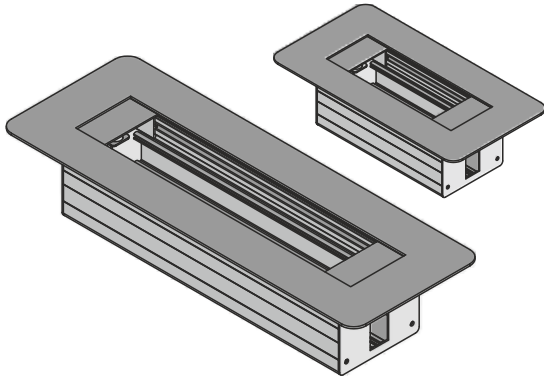

Venüs

4/8 Modül

Kod / Code: BVM-04

Kod / Code: BVM-08

- 4 modül priz gövdesi ile masa üzerinde direkt kullanıma elverişlidir.
- Alüminyum profil kasa ve demir sac yüzey.
- Yüzeye sıfır montajı yapılmaktadır
- İsteğe bağlı özel renkte üretim (Adet Bazlı)
- Alüminyum gövdede kaliteli eloksallı kaplama