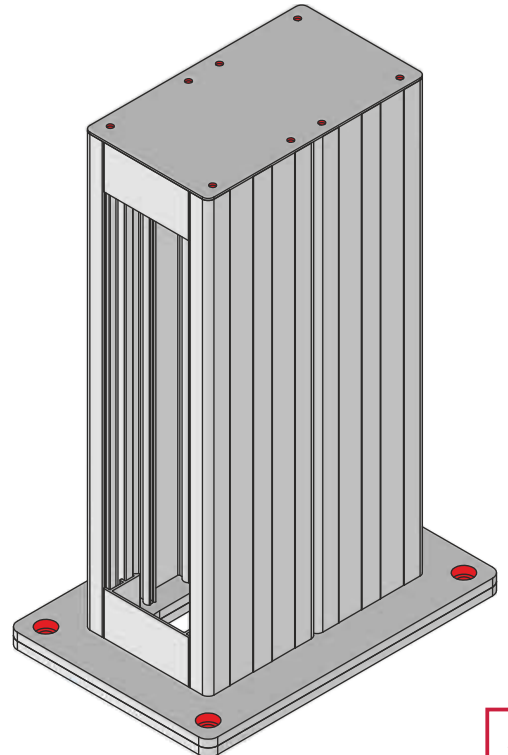

DÖRTLÜ

Renk / Color ■ ■

- BS-1510-4
- BS-1512-4
- BS-1514-4
- BS-1516-4
- BS-1518-4
- BS-1520-4
- BS-1522-4
- BS-1524-4
- BS-1526-4
- BS-1528-4

ÜÇLÜ

Renk / Color ■ ■

- BS-1510-3
- BS-1512-3
- BS-1514-3
- BS-1516-3
- BS-1518-3
- BS-1520-3
- BS-1522-3
- BS-1524-3
- BS-1526-3
- BS-1528-3

İKİLİ

Renk / Color ■ ■

- BS-1510-2
- BS-1512-2
- BS-1514-2
- BS-1516-2
- BS-1518-2
- BS-1520-2
- BS-1522-2
- BS-1524-2
- BS-1526-2
- BS-1528-2

KARE

Renk / Color ■ ■

- BS-1510-K
- BS-1512-K
- BS-1514-K
- BS-1516-K
- BS-1518-K
- BS-1520-K
- BS-1522-K
- BS-1524-K
- BS-1526-K
- BS-1528-K