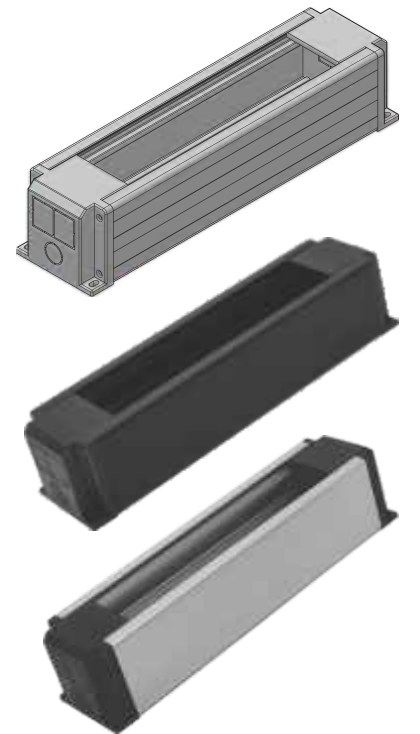

Özel ölçüler için arayınız. / Contact us for customization.