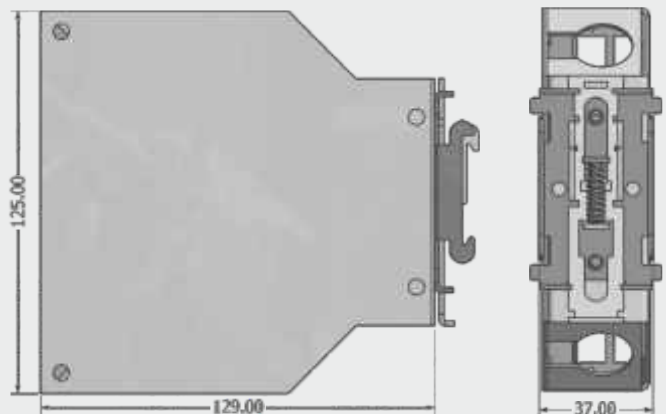

Kod/ Code
NF-DN6SCDX