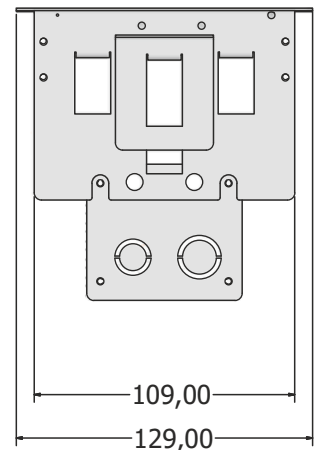

Masa Ahşap Kapak, estetik ve işlevselliği bir araya getiren benzersiz bir üründür. Alüminyum ve tahta malzemelerin birleşimiyle oluşmaktadır. Bu özel kapak, masanın kesilmesiyle şekillendirilir ve kesilen mobilya parçası kapağa monte edilir. Masanın görsel bütünlüğünü sağlar. Doğal ahşap dokusu ve alüminyumun dayanıklılığı, ürünün hem estetik açıdan çekici hem de uzun ömürlü olmasını sağlar. Masa Ahşap Kapak, modern ve şık bir görünüm sunarak herhangi bir masa tasarımına zarif bir dokunuş katar.

The Table Wood Cover is a unique product that combines aesthetics and functionality. It include of aluminum and wood materials. This special cover is shaped by cutting the table and, when mounted, it preserves the visual integrity of the table. The natural wood texture and the durability of aluminum ensure that the product is both visually appealing and long-lasting. The Table Wood Cover adds an elegant touch to any table design, offering a modern and stylish look.