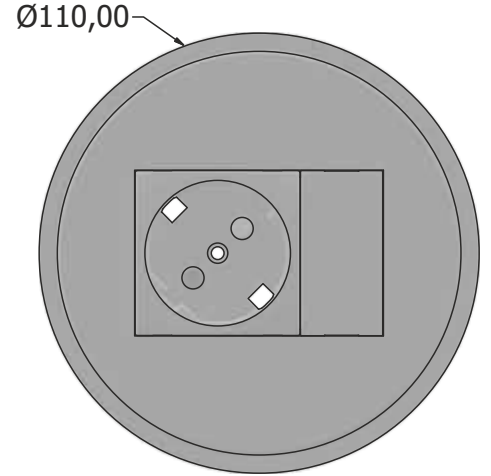

Yuvarlak 3 Modül Masa Modülü

Circle 3 Modules
Kod / Code: BYMG-3

Renk / Color

Yuvarlak 3 modül , özellikle mobilyalar için montaj edilebilir bir tasarıma sahiptir. Masa, sehpa veya diğer mobilya parçalarına kolayca takılabilir. Montajı kolaydır. Kullanıcı dostu tasarımı sayesinde istediğiniz mobilya parçasına kolayca monte edebilir ve hemen kullanmaya başlayabilirsiniz. Yuvarlak 3 modül, elektrik ihtiyaçlarınız için pratik ve kullanışlı bir çözümdür. Kompakt boyutludur. Ana priz ile 45x22,5 aksesuarlar ile konfigürasyon yapılabilir. Kolay kurulum ve kullanımı sayesinde dağınıklıktan arınmış ve düzenli bir ortamın keyfini çıkarabilirsiniz. Mobilyalarınızı Yuvarlak 3 modül ile geliştirerek sorunsuz ve işlevsel bir güç çözümü elde edin.

Circle 3 module is a practical and convenient solution for your electrical needs. With a diameter gauge of 12 cm, the Circle is designed to be compact and space-saving. Its compact size, combined with the main plug and other 45x22,5 accessories. With its easy installation and usage, you can enjoy a clutter-free and organized environment. Upgrade your furniture with the Circle 3 module for a seamless and functional power solution.

12 cm çapındaki bu kablosuz şarj modülü, monte edilmesi kolay olmasının yanı sıra kullanımı da son derece basittir. Plastik malzemeden üretilmiştir. Masa, sehpa ve benzeri alanlarda pratiklik sağlar. Cihazınızı ürünün üzerine yerleştirerek kolayca şarj edebilirsiniz.

Kablosuz Şarj Modülü, teknolojik bir çözüm sunarak şarj işlemi kolaylaştırır. Kablo karmaşasından kurtulmanızı sağlayarak kullanımınızı daha rahat hale getirir. Ürünün montajı basittir ve çeşitli mobilyalara kolayca entegre edilebilir. Pratik, kullanışlı ve şık tasarımıyla Kablosuz Şarj Modülü, elektronik cihazlarınızı hızlı ve güvenli bir şekilde şarj etmenizi sağlar