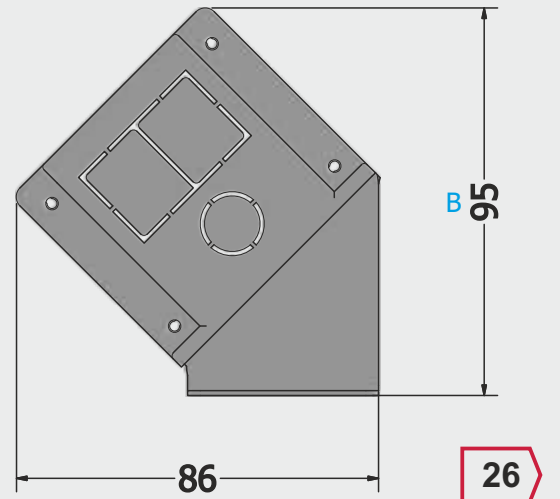

Kod / Code	Modül / Modules	A (mm)	B (mm)	Renk / Color
BA-5504	4 Modül	185,00	95,00	■ ■
BA-5506	6 Modül	230,00	95,00	■ ■
BA-5508	8 Modül	275,00	95,00	■ ■
BA-5510	10 Modül	320,00	95,00	■ ■
BA-5512	12 Modül	365,00	95,00	■ ■
BA-5514	14 Modül	410,00	95,00	■ ■
BA-5516	16 Modül	455,00	95,00	■ ■
BA-5518	18 Modül	500,00	95,00	■ ■
BA-5520	20 Modül	545,00	95,00	■ ■
BA-5522	22 Modül	590,00	95,00	■ ■
BA-5524	24 Modül	635,00	95,00	■ ■
BA-5526	26 Modül	680,00	95,00	■ ■
BA-5528	28 Modül	725,00	95,00	■ ■

Özel ölçüler için arayınız. / Contact us for customization.