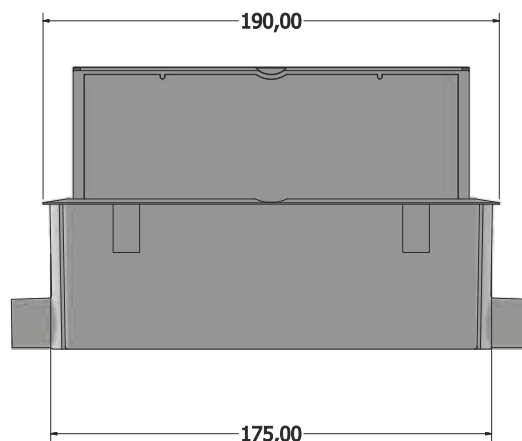

- Floor/Desk Mountable Plastic Socket Box is a versatile plastic socket box that can be used in two ways. It can be utilized as a floor box for ground installation or as a socket box for office tables. The box features a convenient slide cover for easy access.
- Features/Specifications: Dual Usability: This socket box can be used as a floor box or mounted on office tables, offering flexibility in installation options.
- Slide Cover: The box is equipped with a slide cover that can be easily opened or closed, providing quick access to the sockets.
- Made from Plastic: The socket box is constructed from durable ABS plastic material.

- Multiple Usage Locations: It can be used in various locations, such as meeting tables or on the floor, allowing for flexible installation options.
- Spacious Cable Installation: The interior of the socket box provides ample space for the installation of cables.
- Durable Design: The box is designed to withstand weight and can be stepped on without being damaged.
- Dimensions: The Floor Box is a standard 6-module product. The box is designed in a modular manner, allowing for connection with other units. By connecting multiple units together, you can expand the capacity. For example, connecting two units will result in a 12-module capacity, and adding one ore unit will increase it to 18 modules.

Renk / Color

- Material: The socket box is made from ABS plastic, ensuring durability and longevity.
- Color Options: The Floor Box is available in Black, Grey, White, and Anthracite color options, providing choices to match various environments. Additional
- Information (if any): Include any additional relevant details about certifications, warranties, special features, or any other noteworthy information about the Floor Box.