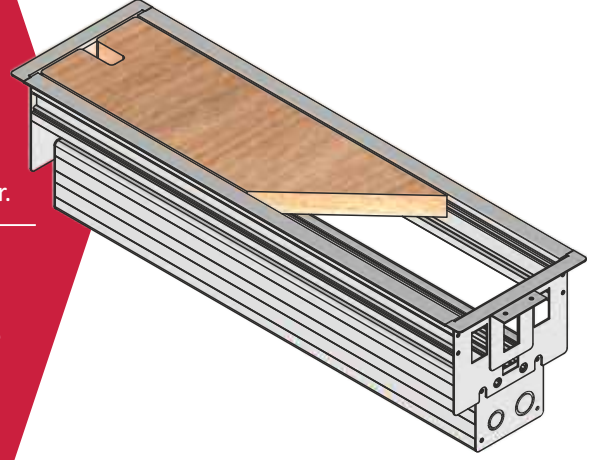

Masa Ahşap Kapak, estetik ve işlevselliği bir araya getiren benzersiz bir üründür. Alüminyum ve tahta malzemelerin birleşimiyle oluşmaktadır. Bu özel kapak, masanın kesilmesiyle şekillendirilir ve kesilen mobilya parçası kapağa monte edilir. Masanın görsel bütünlüğünü sağlar. Doğal ahşap dokusu ve alüminyumun dayanıklılığı, ürünün hem estetik açıdan çekici hem de uzun ömürlü olmasını sağlar. Masa Ahşap Kapak, modern ve şık bir görünüm sunarak herhangi bir masa tasarımına zarif bir dokunuş katar.

The Table Wood Cover is a unique product that combines aesthetics and functionality. It include of aluminum and wood materials. This special cover is shaped by cutting the table and, when mounted, it preserves the visual integrity of the table. The natural wood texture and the durability of aluminum ensure that the product is both visually appealing and long-lasting. The Table Wood Cover adds an elegant touch to any table design, offering a modern and stylish look.